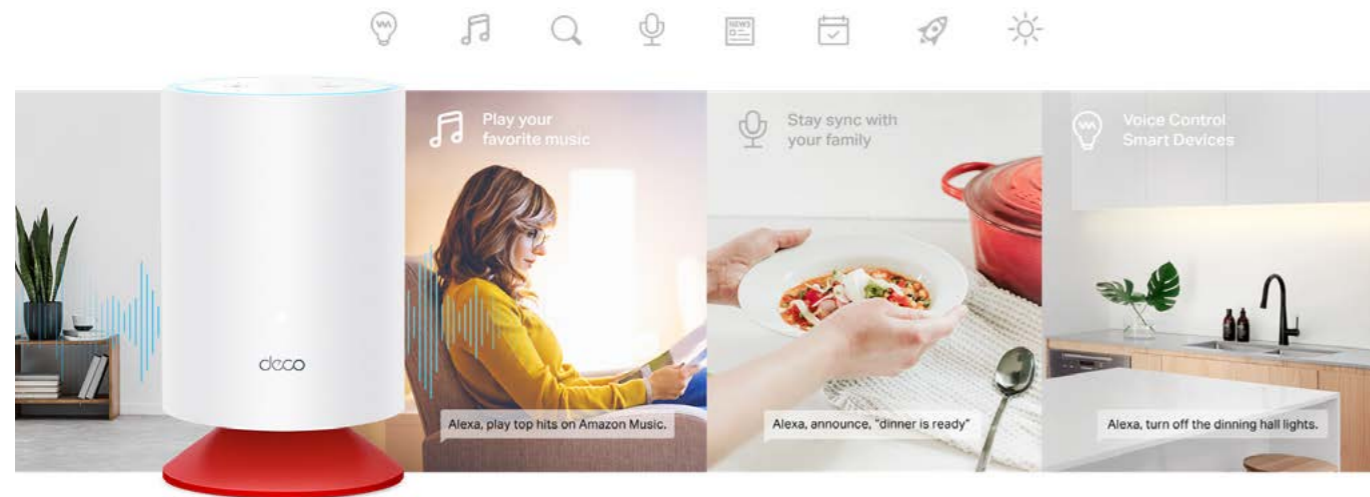

- **Seamless Roaming** - Deco units work together to form a unified network. Walk through your home and stay connected with the fastest possible speeds.
- **MU-MIMO Technology** - Simultaneously transfers data to multiple devices for faster performance.
- **Boosted Speeds** - Powerline and wireless connections work together to transmit data between Deco units. The total network speed is greatly improved compared with using Wi-Fi only.
- **Quality of Service** - Prioritize devices for faster performance when needed.
- **Setup Made Easier than Ever** - The Deco app walks you through setup step by step.
- **Great Compatibility** - All Decos work together.

Broader Coverage

Covers up to 4,500 ft² / 420 m² (2-pack)

Larger Capacity

Connect over 150 devices, reliable in dense usage.

Higher Speed

Enjoy smooth streaming with Wi-Fi 6 speeds up to 3000 Mbps.

▶ Alexa Built-In

With Amazon Alexa built-in, Deco Voice transforms your smart home. Manage your smart home devices, get today's weather, make changes to your schedule, and queue your favorite playlists. All you have to do is to ask Alexa.

▶ Corner to Corner Acoustic Experiences

A powerful acoustic solution delivers premium sound throughout your home. Stream audio through Amazon Music, Spotify, Pandora, Tune in, and other platforms, cast your favorite songs or podcasts anywhere in your home.