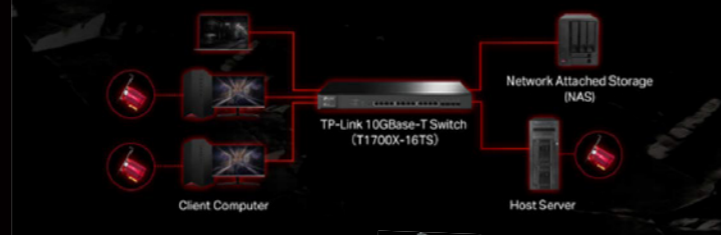

TX401

PCIe 3.0 Slot to 10 Gigabit Ethernet Network Adapter

- **10 Gbps Networking**
  Supports 10/5/2.5/1 Gbps and 100 Mbps Network

TX201

2.5 Gigabit PCIe Network Adapter

- **2.5 Gbps Networking**
  Supports 2.5/1 Gbps and 100/10 Mbps Network

TG-3468

Gigabit PCI Express Network Adapter

- **Gigabit Wired Connection**
  Supports 10/100/1000 Mbps Network

- **Easy Installation** - Upgrade your desktop system easily by plugging the adapter into an available PCI-E slot.
- **Supporting System** - Windows and Linux(TX401, TX201), Windows(TG-3468).
- **Low-Profile and Full-Height Brackets** - In addition to the full-height bracket, a low-profile bracket is also provided for mini tower computer cases.