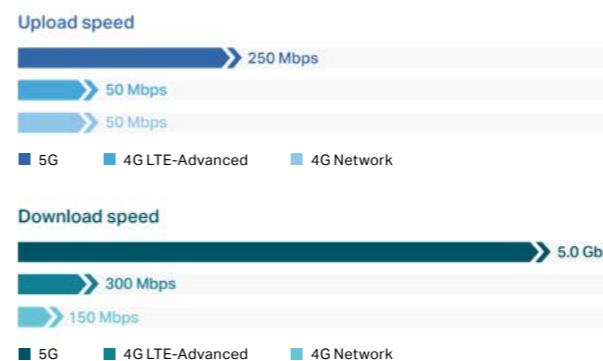

33x Faster than 4G, up to 5 Gbps