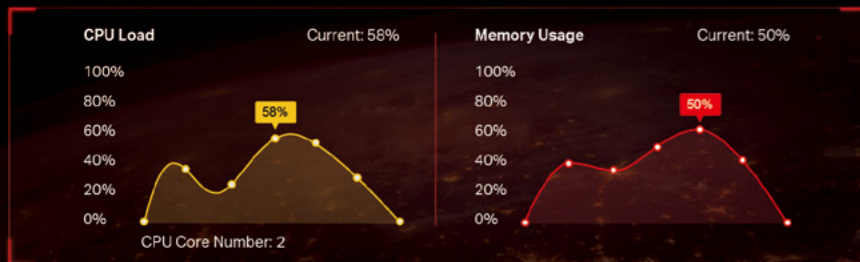

GeForce NOW™ QoS Mode

Prioritize your GeForce NOW™ streaming over other internet activities. This specially-tuned QoS mode delivers a smooth and immersive cloud gaming experience.²