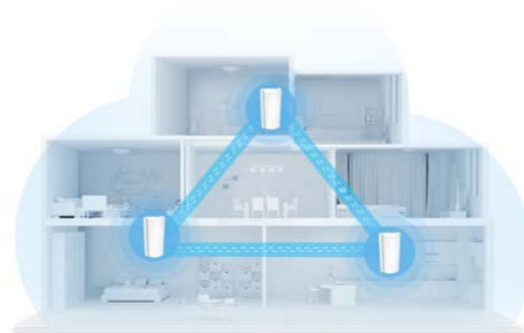

Self-Healing

If one Deco has an issue, the system automatically reroutes data to other Decos to keep you online.

▶ More than Gigabits Speeds

Decos commonly feature Gigabit ethernet ports up to 10 GbE for the ultimate internet experience.