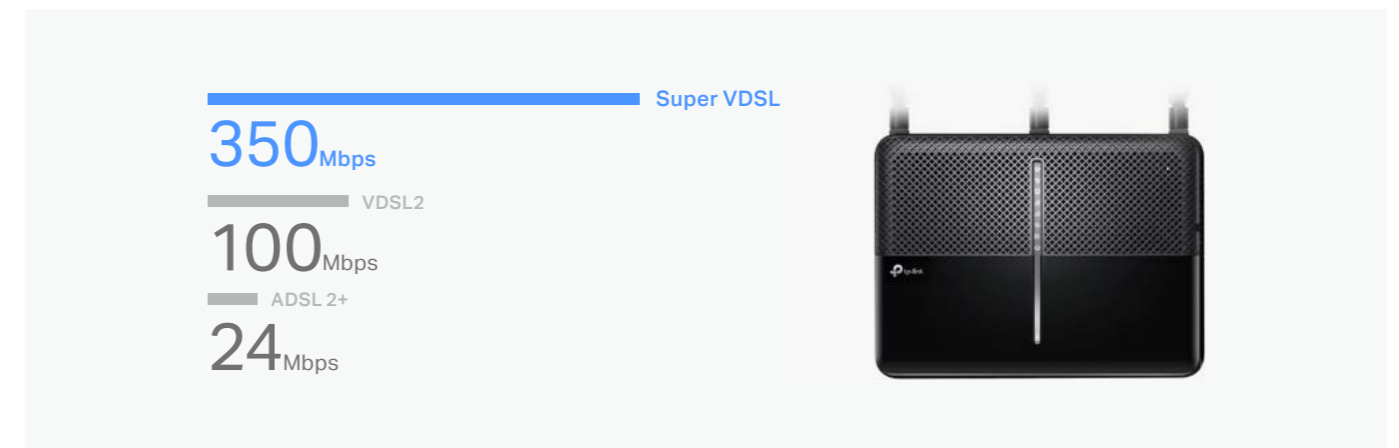

Super VDSL - the Future of Internet Access

The Archer VR2100 features Super VDSL (VDSL2 Profile 35b), the latest generation of DSL technology. Downstream is increased by up to 350 Mbps, 3.5x faster than its VDSL2 predecessor. The integrated DSL port also supports all standard DSL connections.