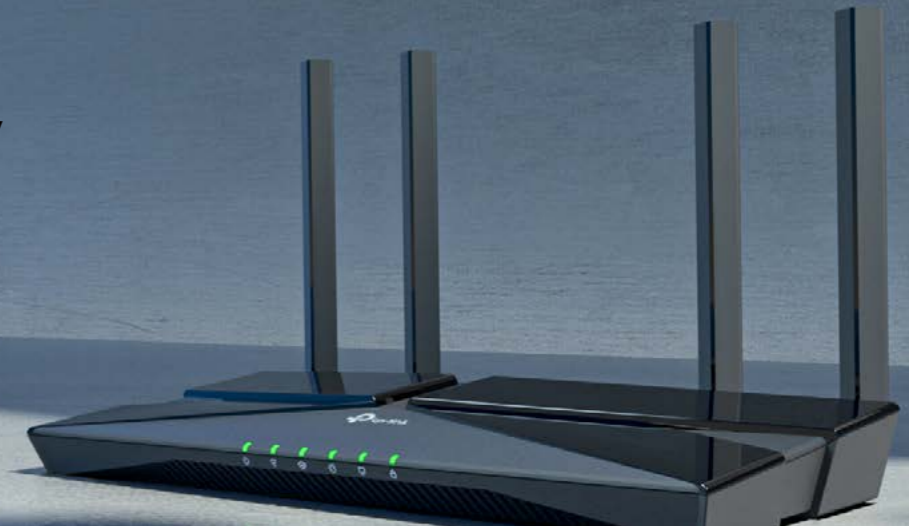

EasyMesh™*
Flexibly Create a Mesh Network

Lightning-Fast Media Sharing
USB 3.0 Port

The Next Wave of Home Connectivity

AX3000 Gigabit Wi-Fi 6 Router

Archer AX53

Wi-Fi 6

**AX3000 Dual-Band
Wi-Fi 6 Router**
2402 Mbps (5 GHz) + 574 Mbps (2.4 GHz)