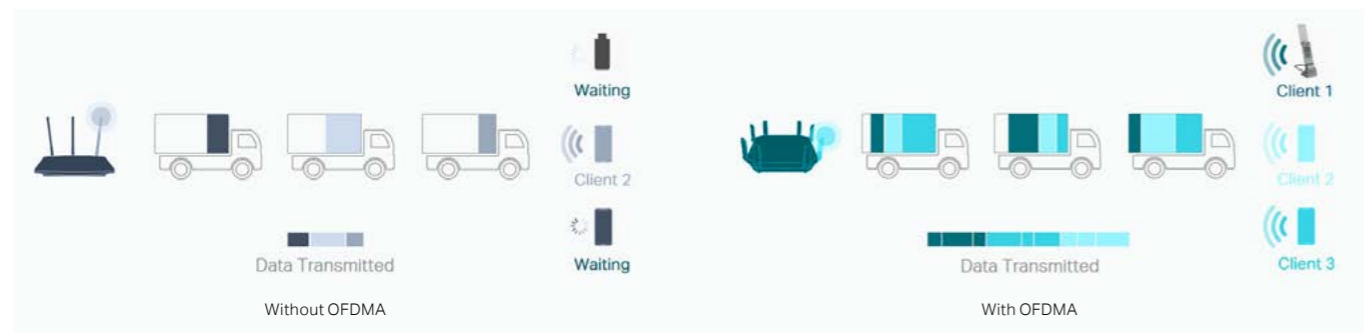

Lower Latency, Higher Efficiency, and Less Congestion

With cutting-edge Wi-Fi 6 technology, enjoy extreme speeds, lower latency, and improved connections. OFDMA creates separate channel segments for devices to communicate while MU-MIMO allows multiple clients to simultaneously receive data. A combination of OFDMA and MU-MIMO technologies ensures the most efficient Wi-Fi connection for your PC.