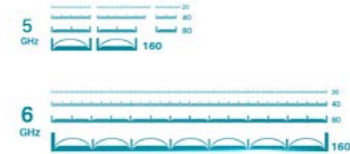

More Throughput

Allows for 7 additional 160 MHz channels that double bandwidth and throughput, enabling more simultaneous connections with no buffering.