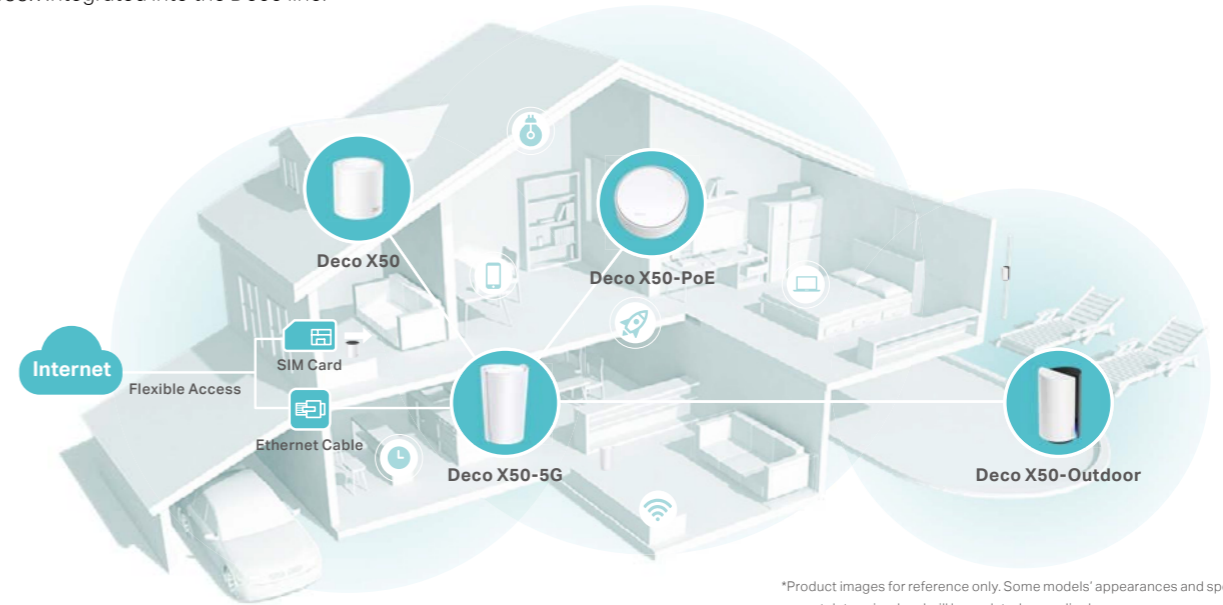

A True Whole Home Mesh Wi-Fi Solution

Deco Mesh provides your home with an integrated, comprehensive mesh Wi-Fi solution, no matter the size of your home or your internet access type. Flexibly create your whole home mesh Wi-Fi system and enjoy a seamless network experience.

Advanced Mesh with the Latest Technology

Deco Mesh combines the latest technologies to build a strong and reliable mesh network. It integrates speed, stability, and security—all essential for your home networking. From 5G to Wi-Fi 6E, Deco will be at the forefront to provide cutting-edge products. Powered by WPA3 and TP-Link's technologies such as HomeShield and AI-Driven Mesh, enjoy seamless roaming and solid network security.

Flexible Internet Access

Users can access the internet in different ways without changing their existing network deployment. Deco enables internet access via Ethernet cable, DSL, or 4G/5G SIM cards to meet your specific needs.

*Product images for reference only. Some models' appearances and specifications are not determined and will be updated accordingly.

Mesh Wi-Fi + Powerline Hybrid Bandwidth

Deco combines Wi-Fi and powerline to transmit data between Deco units. Powerline technology uses your home's electrical wiring to create stronger connections, reducing the impact of walls and other obstacles on signals.