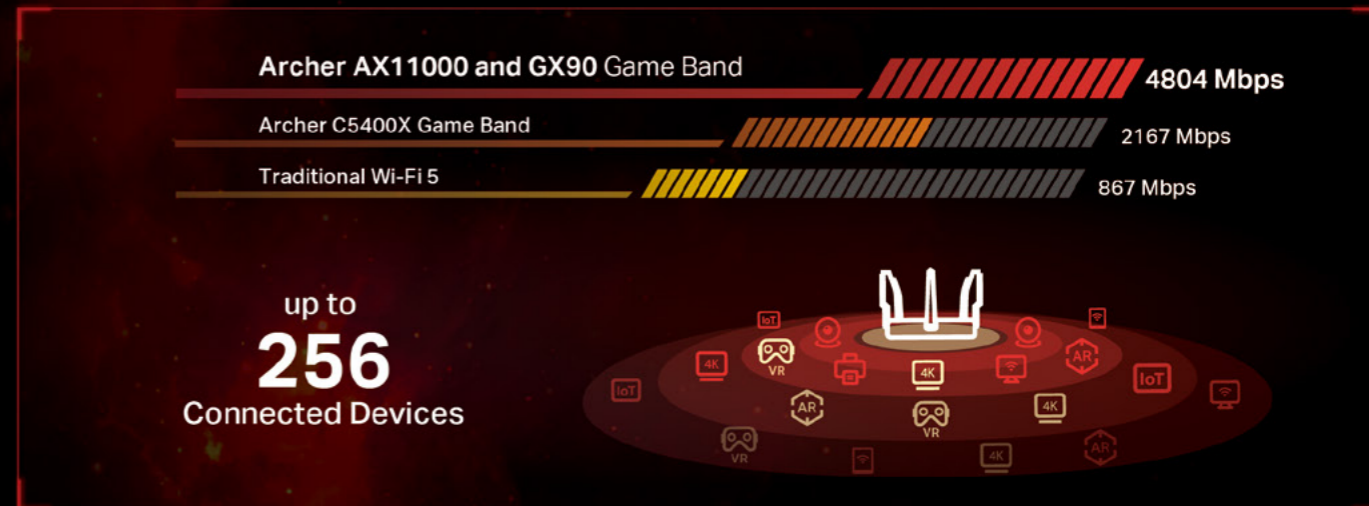

Archer AX11000

AX11000 Tri-Band Wi-Fi 6 Gaming Router

10 Gbps Fastest Wi-Fi
AX11000 Tri-Band speeds deliver the unstinted bandwidth for all your gaming rigs

Cutting-Edge Power for Domination
1.8 GHz Quad-Core CPU + 1 GB RAM

Multi-Gig Wired Speed
1x 2.5 Gbps WAN port + 8x Gigabit LAN ports

USB-C Extensive Sharing
1x USB-C 3.0 Port + 1x USB-A 3.0 Port

Archer GX90

AX6600 Tri-Band Wi-Fi 6 Gaming Router

Unrivaled Gaming Wi-Fi
AX6600 Tri-Band speeds create dedicated next-gen gaming band experiences to the gaming rigs in need

Powerful Processing Ability
1.5 GHz Quad-Core CPU + 512 MB RAM

Multi-Gig Wired Speed
1x 2.5 Gbps WAN/LAN port + 1x Gigabit WAN/LAN port + 3x Gigabit LAN ports

Easy Sharing
1x USB-A 3.0 Port + 1x USB-A 2.0 Port

Archer C5400X

AC5400 MU-MIMO Tri-Band Gaming Router

Ultra-Fast Gaming Wi-Fi
AC5400 Tri-Band, providing the fastest Wi-Fi 5 gaming router speed, streamlines your network and makes you stay competitive in the heat of battle

Abundant Processing Ability
1.8 GHz Quad-Core CPU + 512 MB RAM

Gigabit Wired Speed
1x Gigabit WAN Port + 8x Gigabit LAN Ports

Easy Sharing
2x USB-A 3.0 Ports

Hardware Forged for Gaming

Unrivaled Wi-Fi and Connectivity

TP-Link Gaming Series routers, equipped with 12-stream tri-band, fuel your need for high-speed downloading and streaming. Wi-Fi 6 gaming routers effortlessly connect up to 256 devices running games—all with minimal latency.¹