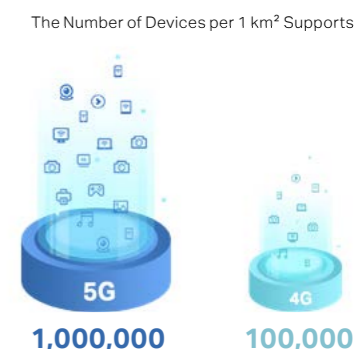

The 6th Generation of Wi-Fi

Wi-Fi 6 is designed to improve the overall spectral efficiency, especially in dense usage scenarios.

Faster Speeds

Wi-Fi 6 single stream's speed has been raised to 1.2 Gbps – 20% faster than connecting through a gigabit Ethernet. More devices can share high-speed Wi-Fi at the same time.

*Seven 160MHz channels may not be all available in the 6 GHz band in some regions/countries due to regulatory restrictions.

5G

Speed & More

The 5th Generation of Cellular Networks

What is 5G?

5G is the 5th generation of mobile networking, which enables connections for virtually everything.

How does 5G work ?

The new 5G NR air interface will further enhance OFDM to deliver a much higher degree of flexibility and scalability. 5G can operate in both lower bands (e.g., sub-6 GHz) as well as mmWave (e.g., 24 GHz and up), which will bring extreme capacity, multi-Gbps throughput, and low latency.

33x Faster than 4G, up to 5 Gbps

Lower latency, down to 1ms

Denser Connections

5G applications

Enhanced mobile broadband

5G mobile technology ushers in new immersive experiences such as VR and AR with faster, more uniform data rates, lower latency, and lower cost-per-bit.