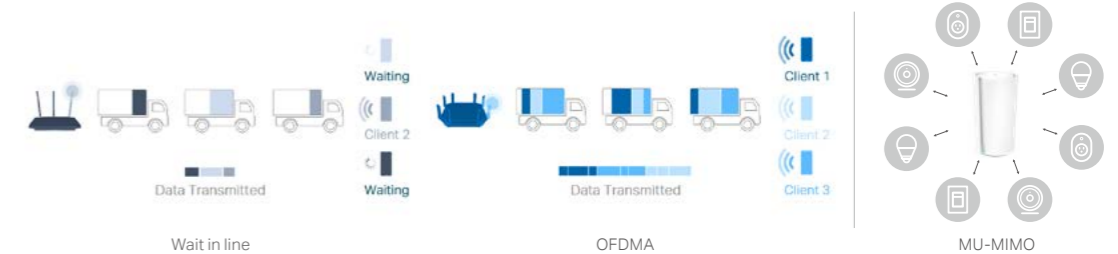

Designed for More Devices

Adopting OFDMA and MU-MIMO technology, Deco is aimed at dramatically improving capacity and efficiency in traffic-dense environments. No matter how many devices are running at the same time, everyone is able to enjoy immersive streaming and gaming with no drops or buffering.

connections for over
200
devices