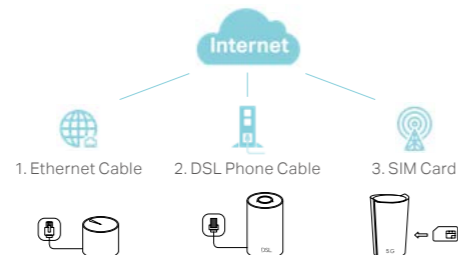

A True Whole Home Mesh Wi-Fi Solution

Deco Mesh provides your home with an integrated, comprehensive mesh Wi-Fi solution, no matter the size of your home or your internet access type. Flexibly create your whole home mesh Wi-Fi system and enjoy a seamless network experience.

Advanced Mesh with the Latest Technology

Deco Mesh combines the latest technologies to build a strong and reliable mesh network. It integrates speed, stability, and security—all essential for your home networking. From 5G to Wi-Fi 6E, Deco will be at the forefront to provide cutting-edge products. Powered by WPA3 and TP-Link's technologies such as HomeShield and AI-Driven Mesh, enjoy seamless roaming and solid network security.

Flexible Internet Access

Users can access the internet in different ways without changing their existing network deployment. Deco enables internet access via Ethernet cable, DSL, or 4G/5G SIM cards to meet your specific needs.