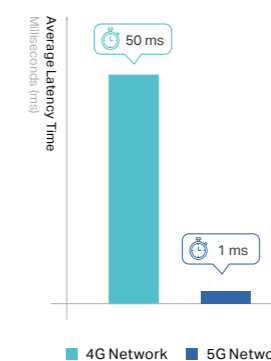

Lower latency, down to 1ms