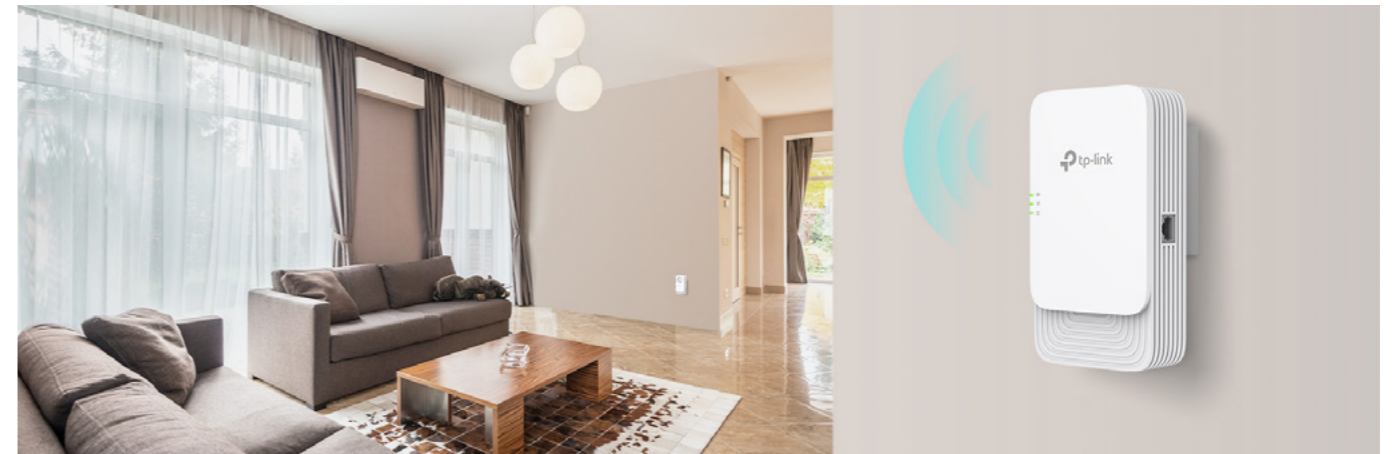

► Faster G.hn Network

Even with the complexity of interferences in homes today, the latest G.hn powerline maintains higher data transfer rates than last-gen powerline.