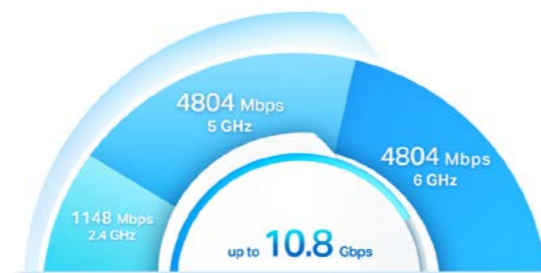

Wi-Fi 6E means Wi-Fi 6 extended to the 6 GHz band, a newly-opened frequency that brings more bandwidth, faster speeds, and lower latency. Deco XE200 is TP-Link's latest mesh system with the latest Wi-Fi 6E technology, taking your Wi-Fi to the next level.

New 6 GHz Wi-Fi Band

The wide-open 6 GHz band is available only for Wi-Fi 6E traffic to bypass the congestion on other networks. This makes it ideal for use as a stable backhaul connection.

Ultra-Fast Tri-Band Experience with 16 Streams

With 16 simultaneous streams, a Wi-Fi 6E powered tri-band network boosts overall speeds up to a stunning 11,000 Mbps, ideal for demanding applications like 8K video and cloud gaming.

160 MHz Bandwidth for More Throughput

Allows for 7 additional 160 MHz channels that double bandwidth and throughput, enabling more simultaneous connections with no buffering.

Incredible Speed up to 10 Gbps

Deco XE200 takes your wired network to the next level with a 10 Gbps port. This lets you transfer files between computers on the network at 1.25 GB/s. That's the same as downloading a movie in seconds.