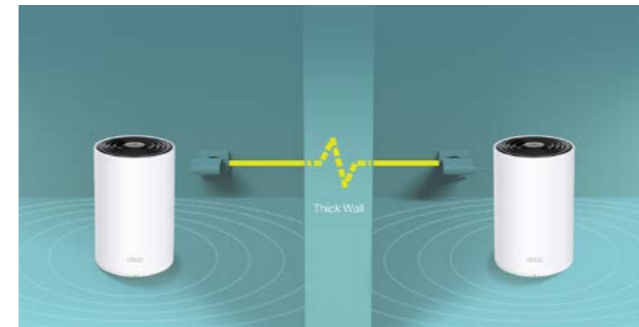

Flexible Internet Access

Users can access the internet in different ways without changing their existing network deployment. Deco enables internet access via Ethernet cable, DSL, or 4G/5G SIM cards to meet your specific needs.

Full-scenario Installation

Deco provides installation solutions for all scenarios, and you can choose different installation methods according to your demands including desktop, ceiling mount, wall plate, and even outdoor. To accommodate these requirements, technologies such as IP65 and PoE have been integrated into the Deco line.

*Product images for reference only. Some models' appearances and specifications are not determined and will be updated accordingly.

Mesh Wi-Fi + Powerline Hybrid Bandwidth

Deco combines Wi-Fi and powerline to transmit data between Deco units. Powerline technology uses your home's electrical wiring to create stronger connections, reducing the impact of walls and other obstacles on signals.