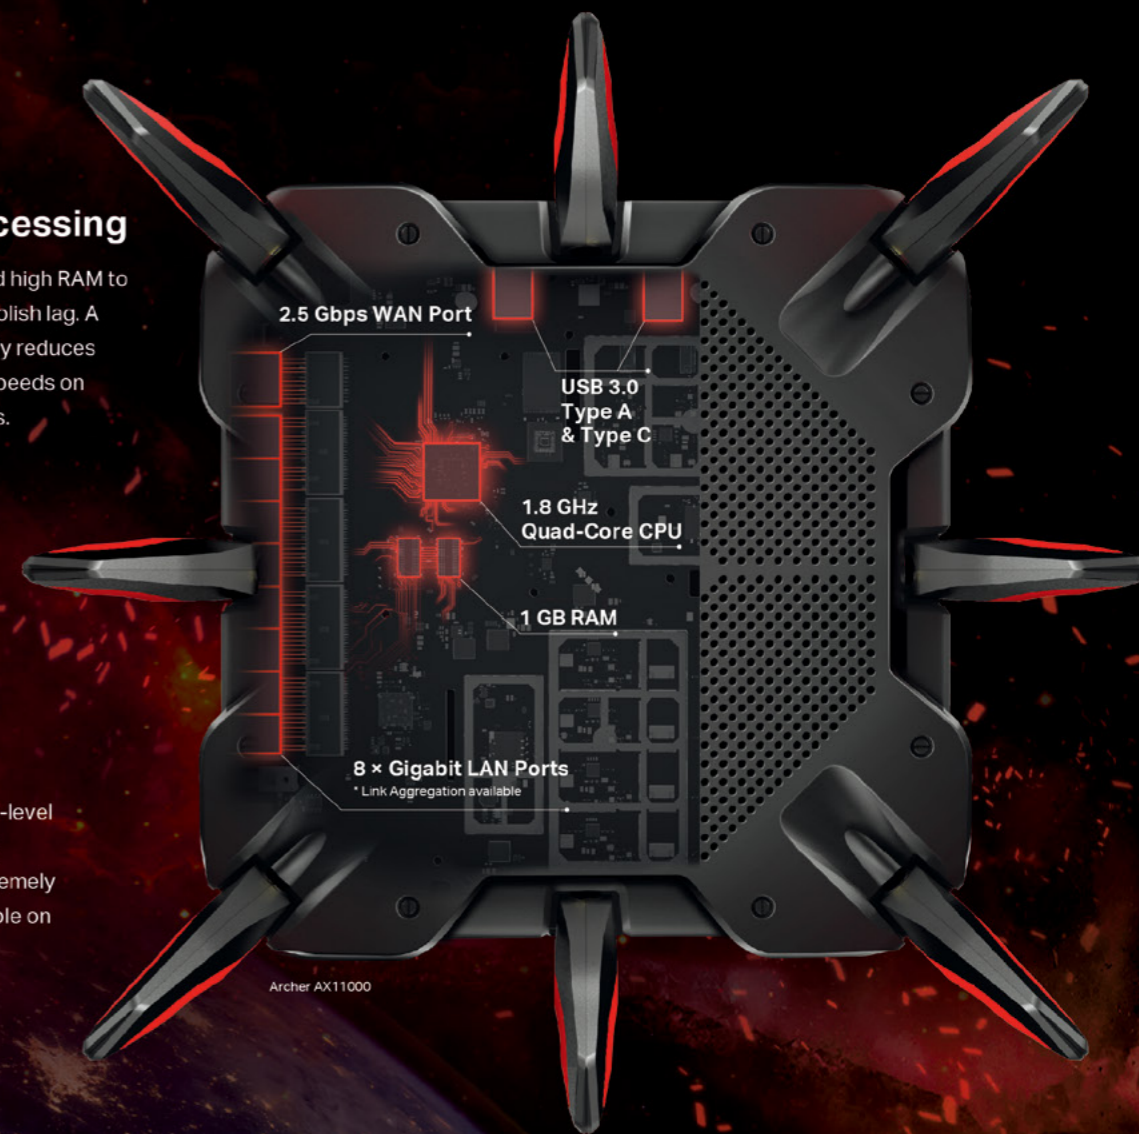

2.5 Gbps Wired Connections

Unleash the potential of your next-level bandwidth network. The Multi-Gig solution—a 2.5 Gbps port for extremely fast wired connections—is available on Archer AX11000 and GX90.