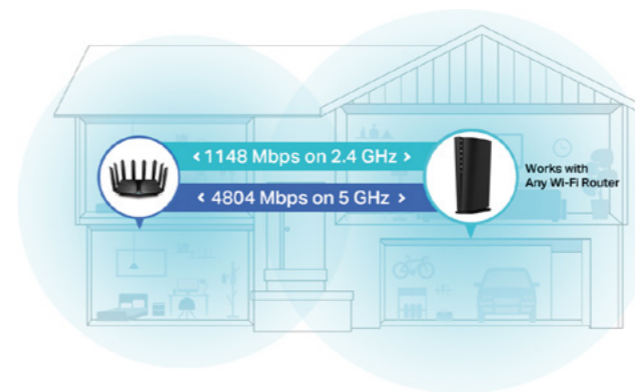

Blazing Fast Desktop Range Extender

AX6000 Mesh Wi-Fi 6 Range Extender

RE900XD

AX6000 Dual Band Wi-Fi

Boosts overall speeds up to an incredible 6000 Mbps with 8x Wi-Fi streams.

Enjoy a Stable, Seamless Wi-Fi