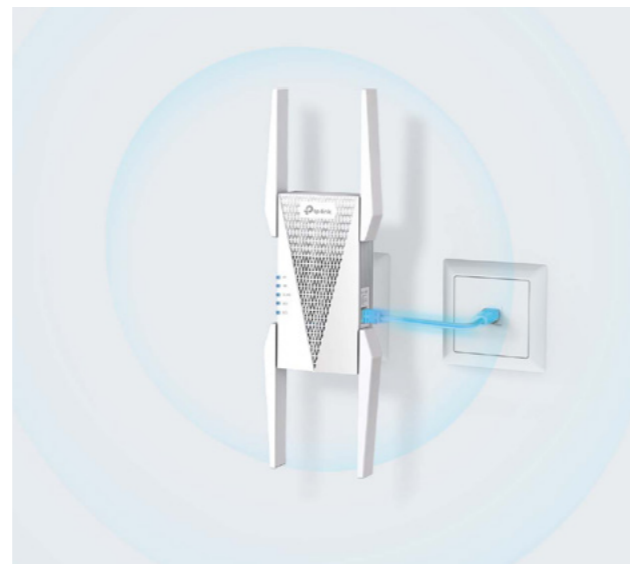

Improved Capacity

Provides up to 1200 MHz additional spectrum, more than doubling the number of pathways and dramatically increasing network capacity.

Uninterrupted Streaming

Create a Mesh network by connecting to a EasyMesh™ router for seamless whole home coverage.

*EasyMesh™ will be supported in subsequent software updates.

Built-In Access Point Mode

RE815XE is more than just a range extender. Simply plug an Ethernet cable into its port to easily turn wired connections into high-speed tri-band wireless signals.