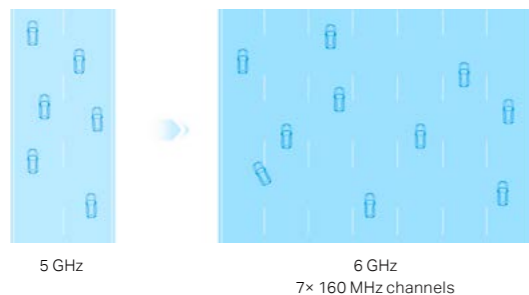

Wi-Fi 6E means Wi-Fi 6 extended to the 6 GHz band, a newly-opened frequency that brings more bandwidth, faster speeds, and lower latency. Deco XE200 is TP-Link's latest mesh system with the latest Wi-Fi 6E technology, taking your Wi-Fi to the next level.

New 6 GHz Wi-Fi Band

The wide-open 6 GHz band is available only for Wi-Fi 6E traffic to bypass the congestion on other networks. This makes it ideal for use as a stable backhaul connection.

Ultra-Fast Tri-Band Experience with 16 Streams

With 16 simultaneous streams, a Wi-Fi 6E powered tri-band network boosts overall speeds up to a stunning 11,000 Mbps, ideal for demanding applications like 8K video and cloud gaming.

160 MHz Bandwidth for More Throughput

Allows for 7 additional 160 MHz channels that double bandwidth and throughput, enabling more simultaneous connections with no buffering.

Incredible Speed up to 10 Gbps

Deco XE200 takes your wired network to the next level with a 10 Gbps port. This lets you transfer files between computers on the network at 1.25 GB/s. That's the same as downloading a movie in seconds.