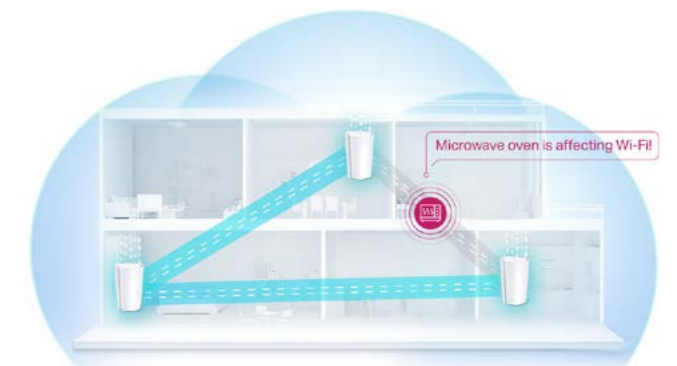

▶ A Customized Mesh Solution

How a mesh network is internally bridged directly affects your Wi-Fi performance. AI-Driven Mesh weighs factors that influence your Wi-Fi, all while establishing a mesh network. These factors include the number of your mesh nodes, their product types, and how they connect with each other. After analyzing all of these, AI-Driven Mesh custom creates the ideal mesh Wi-Fi solution for you.