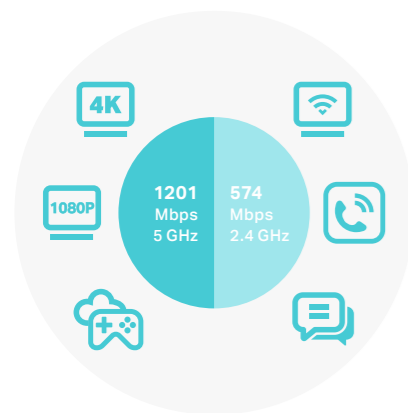

High-Gain Antennas with Beamforming

Two advanced high-gain antennas combine with Beamforming technology to create a stable Wi-Fi network across your home for an ideal surfing experience, even when your clients are far away.