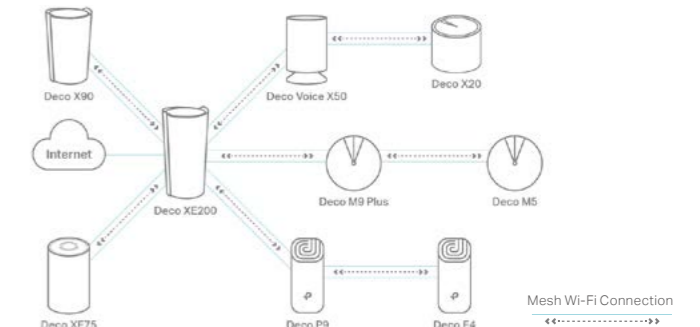

Flexible Internet Access

Users can access the internet in different ways without changing their existing network deployment. Deco enables internet access via Ethernet cable, DSL, or 4G/5G SIM cards to meet your specific needs.

*Product images for reference only. Some models' appearances and specifications are not determined and will be updated accordingly.

Mesh Wi-Fi + Powerline Hybrid Bandwidth

Deco combines Wi-Fi and powerline to transmit data between Deco units. Powerline technology uses your home's electrical wiring to create stronger connections, reducing the impact of walls and other obstacles on signals.

All Decos Work Together

With TP-Link Mesh Technology, every Deco unit works together to immerse your whole home in powerful Wi-Fi no matter its size or shape. Want more Coverage? Simply add more Decos.

Ideal Mesh Built for Smart Living

Organize your smart products into a unified home network system with Deco Mesh—perfect for your centralized control and management. For the ultimate smart home experience, Deco Voice features built-in Alexa.