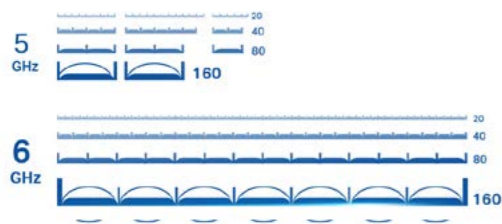

Wi-Fi 6E

Beyond the Boundaries of Wi-Fi 6

Wi-Fi 6E means Wi-Fi 6 extended to the 6 GHz band. 6 GHz is the new frequency band ranging from 5.925 GHz to 7.125 GHz, allowing up to 1,200 MHz of additional spectrum. Access to the 6 GHz frequency brings more bandwidth, faster speeds, and lower latency.

6 GHz Band Makes a Difference

Wider Lanes for Faster Speeds

6 GHz band allows for 7 additional 160 MHz channels that double bandwidth and throughput, enabling more simultaneous transmissions at the highest possible speeds.