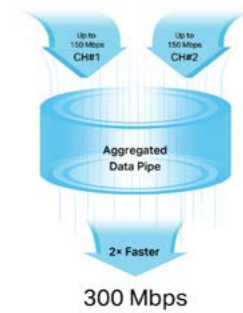

Do More with a Faster Mobile Connection of up to 300 Mbps

The M7450 supports the 4G LTE network LTE-A Cat.6, which uses Carrier Aggregation. This advanced technology merges the fragmented LTE band into a "virtual" wider band to increase the data rate to provide fast 4G speeds of up to 300 Mbps.