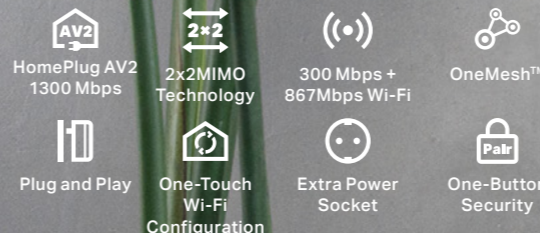

HomePlug AV2 Wireless Powerline Extenders

Extend AC1200 Wi-Fi and Gigabit Network to Every Room

AV1300 Gigabit Passthrough Powerline ac Wi-Fi Kit

TL-WPA8631P KIT

*TL-WPA8631P + TL-PA8010P