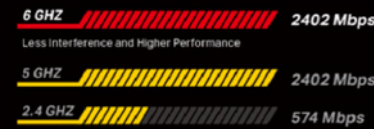

Archer TXE75E

▶ Immersive Gaming

Archer TXE75E arms your PC with the newest Wi-Fi 6E technology supporting the 6 GHz band, unleashing the full potential of your Wi-Fi 6E router.

▶ Unparalleled Tri-Band Speed