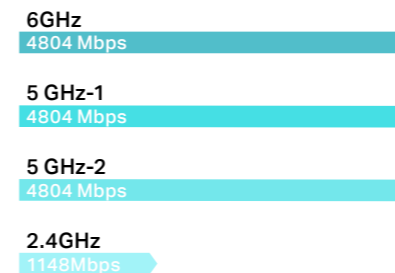

Wi-Fi 6E means Wi-Fi 6 extended to the 6 GHz band, a newly-opened frequency that brings more bandwidth, faster speeds, and lower latency. Archer AXE95 is the first TP-Link Wi-Fi 6E router, bringing your Wi-Fi to the next level.

Minimized Congestion

The wide-open 6 GHz band is available only for Wi-Fi 6E traffic, avoiding the overcrowding on many Wi-Fi networks.

More Throughput

Allows for 7[†] additional 160 MHz channels that double bandwidth and throughput, enabling more simultaneous connections with no buffering.

Improved Capacity

Provides up to 1200 MHz additional spectrum, more than doubling the number of pathways and dramatically increasing network capacity.

Top-Notch Hardware Brings Premium Connectivity

Unrivaled Speed for Multiple 8K