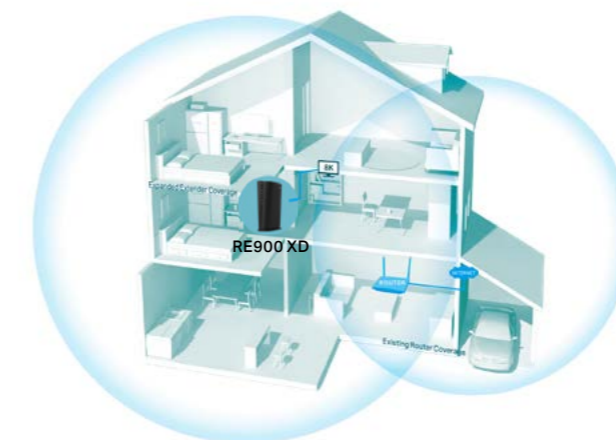

Enjoy a Stable, Seamless Wi-Fi

Create a true seamless mesh network with EasyMesh™. Walk from room to room and stay connected with the fastest possible speeds.